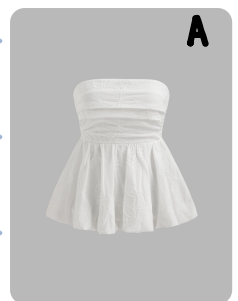

See me in
circle please!!
dusty red - #C14040

what's your AESTHETIC?

Valentine's Edition

REMIx

to find your aesthetic,

+

COMMENT

for similar content!